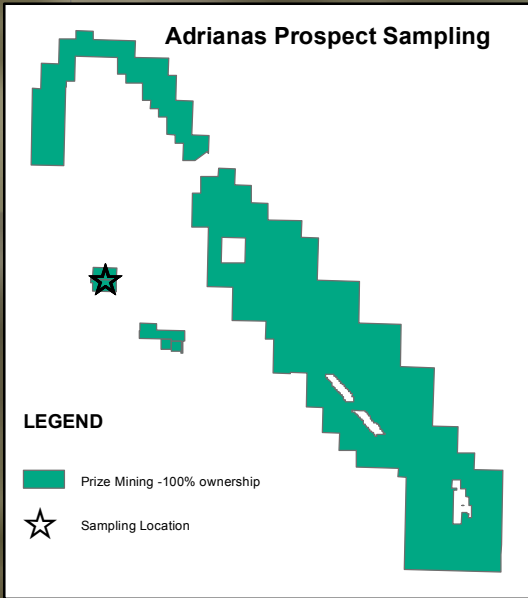

790800

Source: Esri, DigitalGlobe, GeoEye, Earthstar Geographics, CNES/Airbus DS, USDA, USGS, AeroGRID, IGN, and the GIS User Community

790800

LEGEND

- Adrianas Prospect

Scion Mines Sampling 2018

Projection:
WGS 84 UTM Zone 13 N May 8, 2018